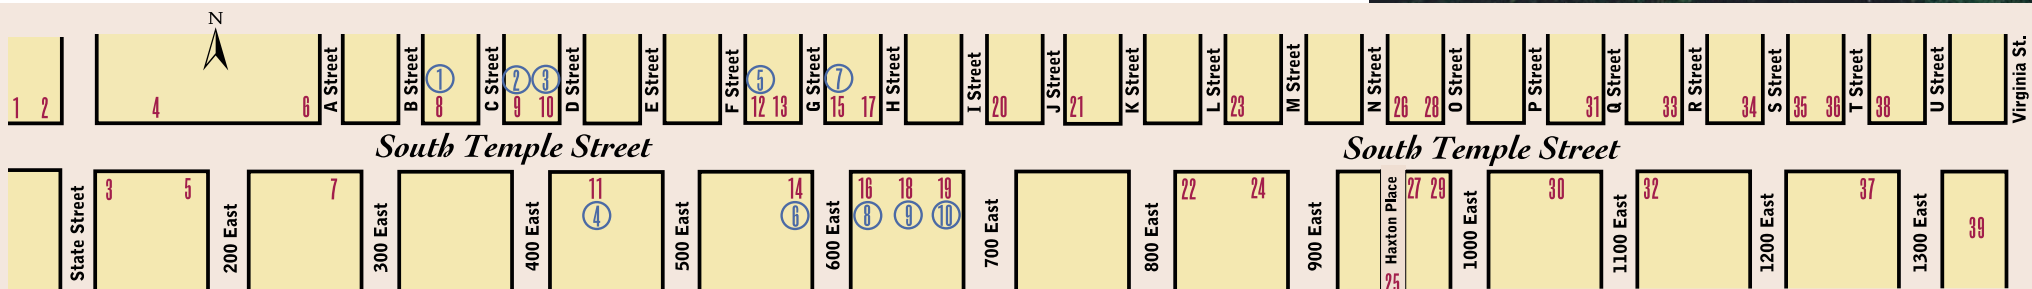

# Historic South Temple Street Walking Tour **MAP**

- 1** The Lion House, 63 E. South Temple
- 2** The Beehive House, 67 E. South Temple
- 3** Alta Club Building, 100 E. South Temple
- 4** Elks Club Building, 139 E. South Temple
- 5** Heber J. & Augusta Grant House, 174 E. South Temple
- 6** The Covey & Buckingham Apartment Buildings  
239-245 E. South Temple
- 7** Hagensbarth House/Larkin Mortuary, 260 E. South Temple
- 8** The Cathedral of the Madeleine, 331 E. South Temple
- 9** First Presbyterian Church, 12 C Street
- 10** Enos & Mary Wall Mansion, 411 E. South Temple
- 21** Sherman/Jackling House, 731 E. South Temple
- 22** George & Lizzie Downey House, 808 E. South Temple
- 23** Maryland Apartments, 839 E. South Temple
- 24** Ladies Literary Club, 850 E. South Temple
- 25** Keith & Griffin Houses, 34 and 35 Haxton Place
- 26** Walter & Esther Filer House, 943 E. South Temple
- 27** George & Lulu Lee Stiehl House, 966 E. South Temple
- 28** Phillip & Nellie Wrigley House, 973 E. South Temple
- 29** Frank & Laura Cameron House, 974 E. South Temple
- 30** Holy Cross Hospital & Chapel, 1050 E. South Temple

## Time Travel on South Temple **KIDS' TOUR**

- 1** The Cathedral of the Madeleine, 331 E. South Temple
- 2** First Presbyterian Church, 12 C Street
- 3** Enos & Mary Wall Mansion, 411 E. South Temple
- 4** A.O. Whitmore Electric Automobiles Bldg., 430 E. South Temple
- 5** David & Mary Keith Mansion, 529 E. South Temple
- 6** Ezra & Emily Thompson House, 576 E. South Temple,
- 7** Thomas & Jennie Kearns Mansion, 603 E. South Temple
- 8** Matthew & Angelena Walker Mansion, 610 E. South Temple
- 9** Salt Lake Masonic Temple, 650 E. South Temple
- 10** Emanuel & Fanny Kahn Mansion, 678 E. South Temple